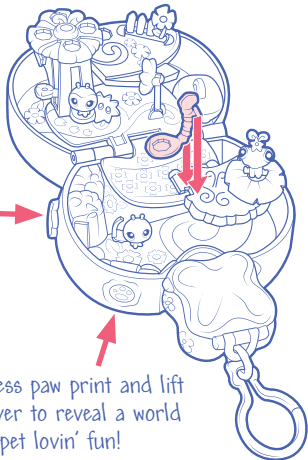

AGES 4+

Press flower to
open play area.

© 2007 Hasbro.
All Rights Reserved.
65177/63606 Asst.
PN 6784460000

WARNING:

CHOKING HAZARD-Small parts.
Not for children under 3 years.